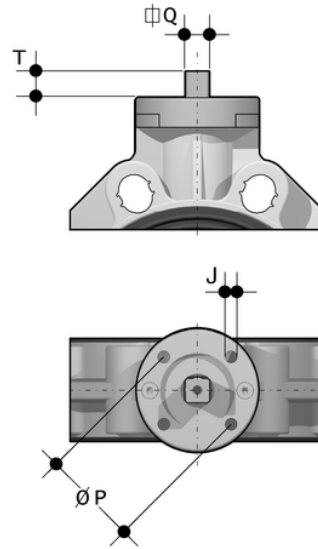

Actuation Adaptor

ISO adaptor for actuator installation on butterfly valves series FK-LM

Reference	DN
FKADA160	40 - 50 - 65 - 80 - 100 - 125 - 150
FKADA225	200