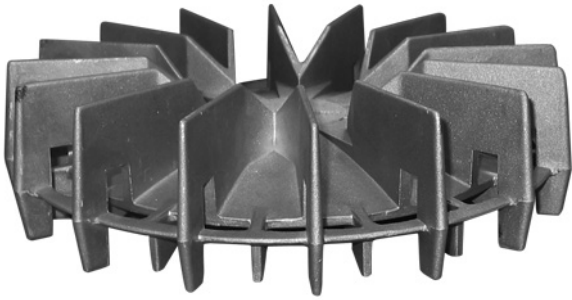

Air baffle for metal roof- and gutter outlets

Reference	Kg	d1
74 06 51	0,640	63
74 09 51	1,040	90
74 11 51	4,260	110